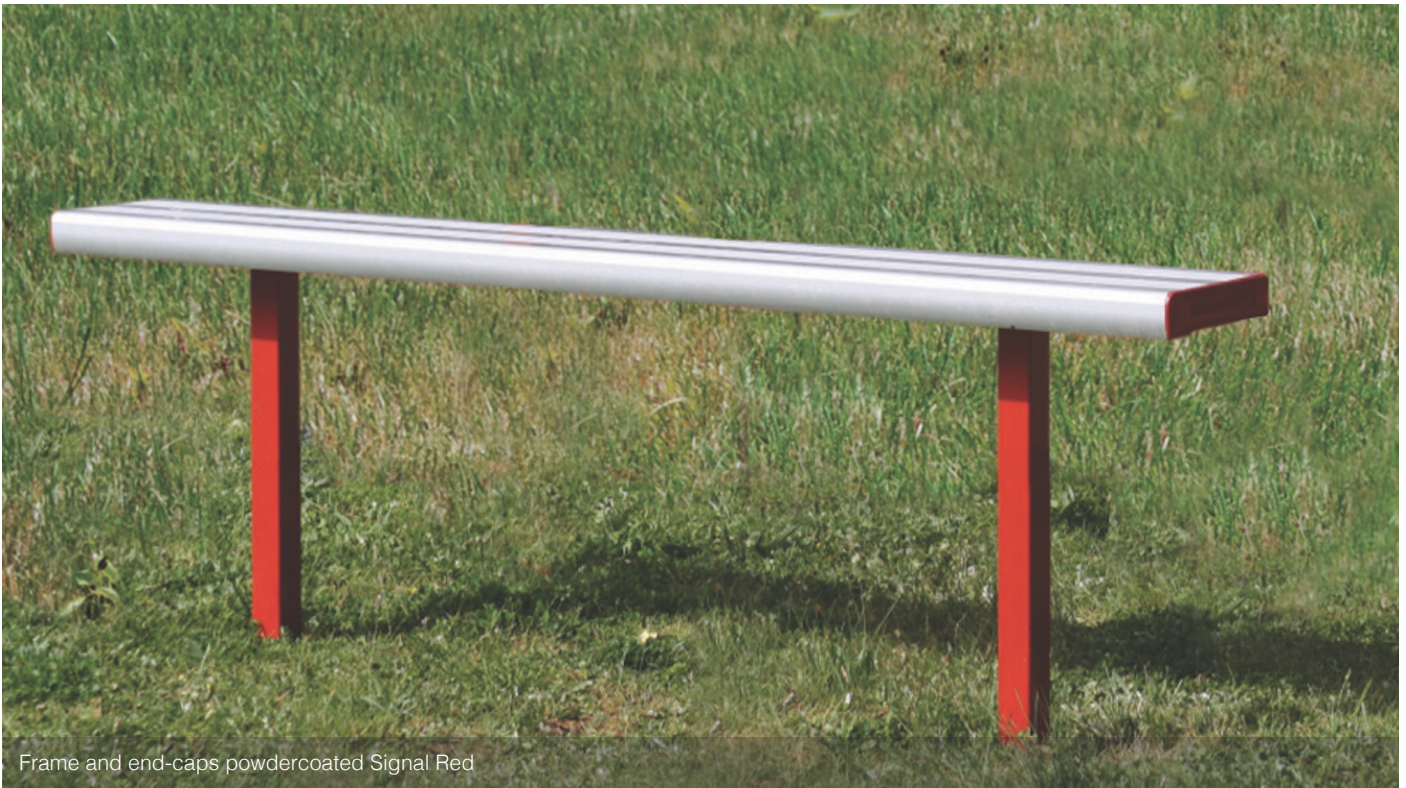

# Kiddie Inground Bench

- Safe and comfortable
- Ideal for grass and asphalt areas
- Anti-rust
- Attractive powdercoated frame and end caps optional
- Durable Cast end-caps as standard

Height	300mm
Length	2m, 3m, 4m, 6m, Custom
Warranty	8 years

## Colour Range

Scan to view our full range of colours