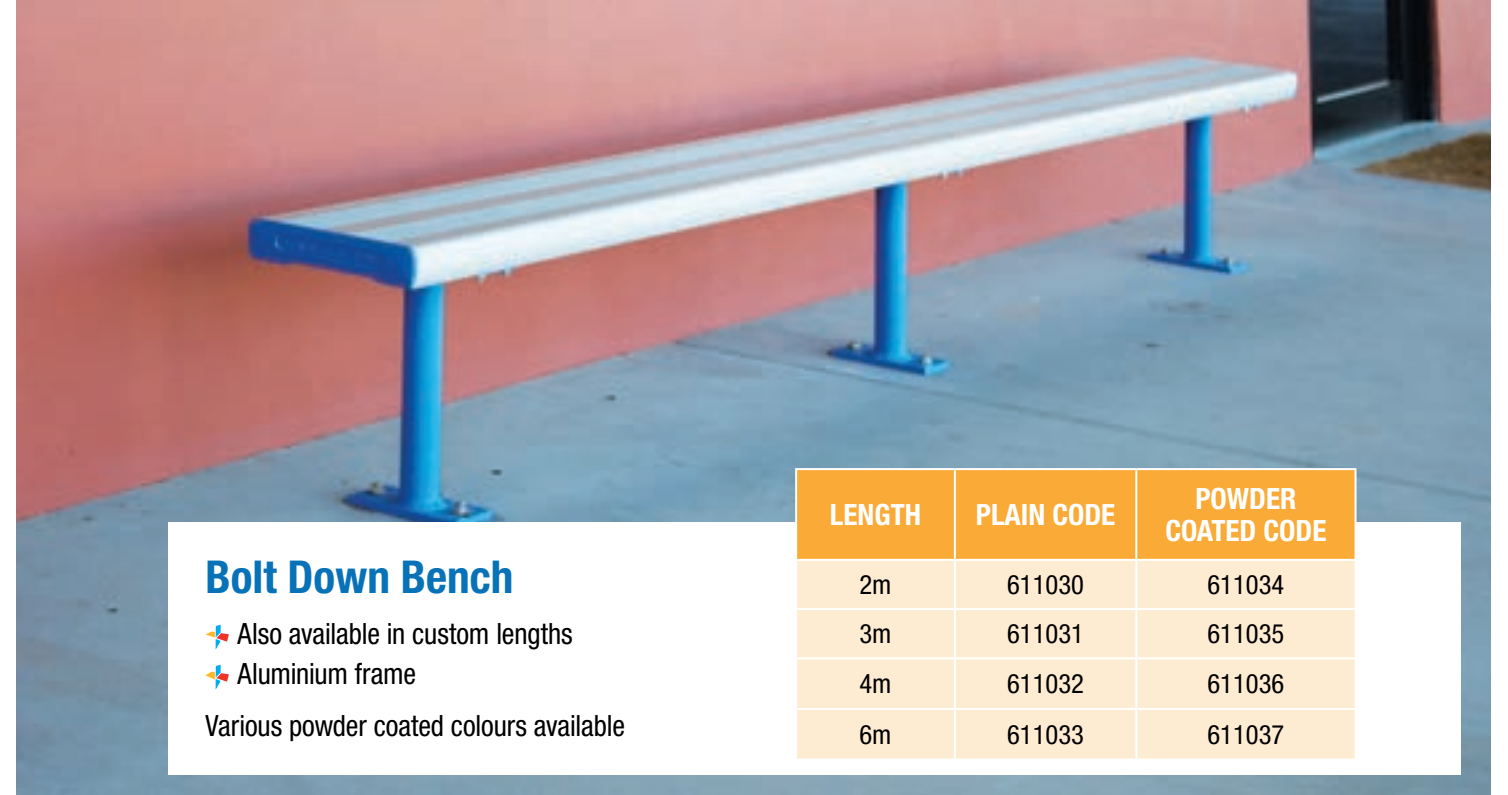

Inground Bench

1. ✦ Ideal for grass and asphalt areas
   - ✦ Also available in custom lengths
   - ✦ Aluminium frame
2. Various powder coated colours available

LENGTH	PLAIN CODE	POWDER COATED CODE
2m	611000	611004
3m	611001	611005
4m	611002	611006
6m	611003	611007

Inground Bench with Back Rest

1. ✦ Also available in custom lengths
   - ✦ Aluminium frame
2. Various powder coated colours available

LENGTH	PLAIN CODE	POWDER COATED CODE
2m	611010	611014
3m	611011	611015
4m	611012	611016
6m	611013	611017

Bolt Down Bench

1. ✦ Also available in custom lengths
   - ✦ Aluminium frame
2. Various powder coated colours available

LENGTH	PLAIN CODE	POWDER COATED CODE
2m	611030	611034
3m	611031	611035
4m	611032	611036
6m	611033	611037

Double Plank Inground Bench

1. ✦ Ideal for wet areas and change rooms
   - ✦ No rust aluminium construction
   - ✦ Also available in custom lengths
   - ✦ Aluminium frame
2. Various powder coated colours available

LENGTH	PLAIN CODE	POWDER COATED CODE
2m	611070	611074
3m	611071	611075
4m	611072	611076
6m	611073	611077

Bolt Down Bench with Back Rest

1. ✦ Also available in custom lengths
   - ✦ Aluminium frame
2. Various powder coated colours available

LENGTH	PLAIN CODE	POWDER COATED CODE
2m	611050	611054
3m	611051	611055
4m	611052	611056
6m	611053	611057