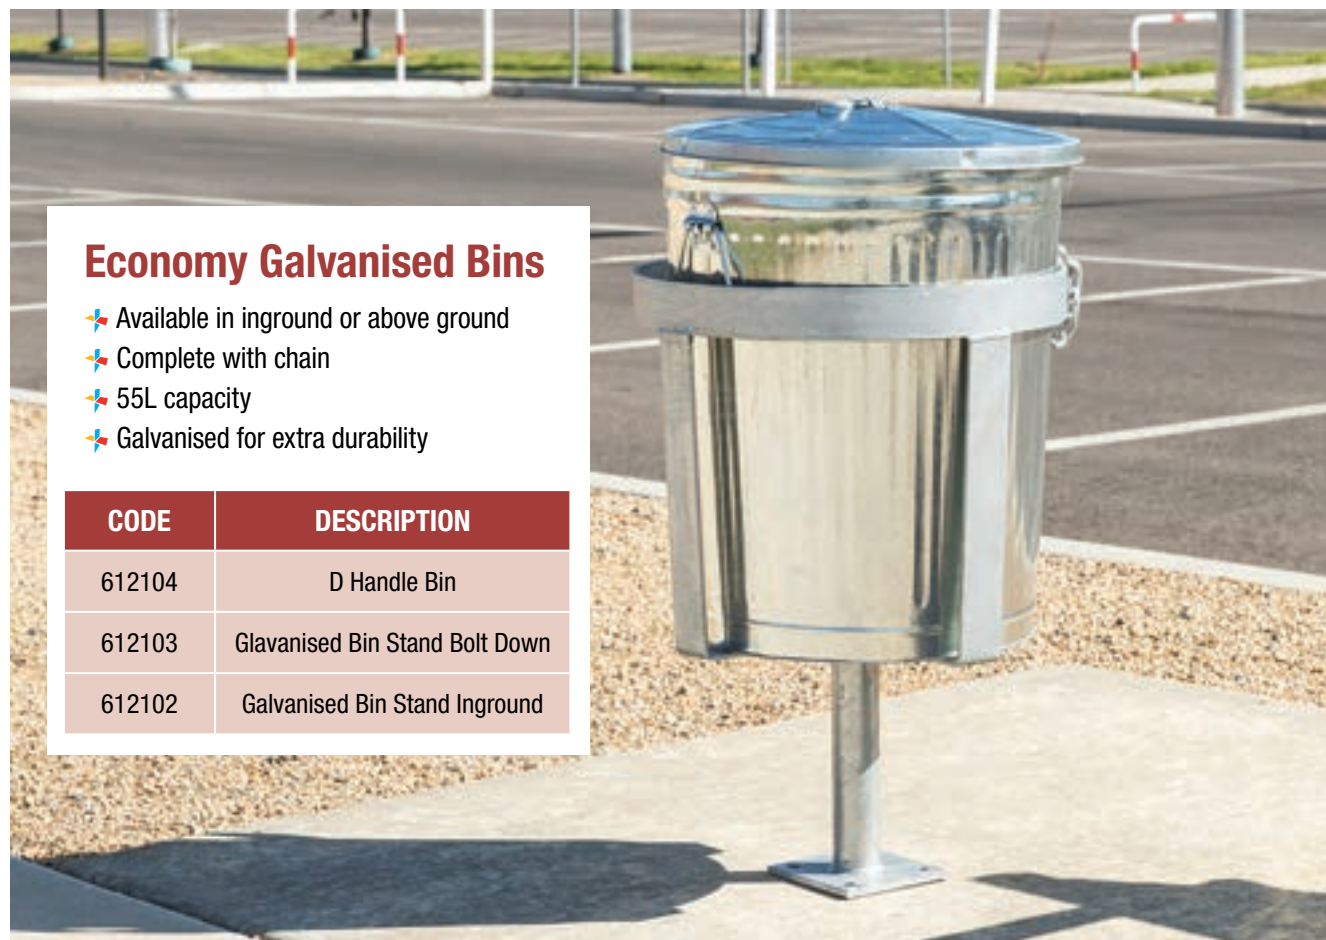

Economy Galvanised Bins

- Available in inground or above ground
- Complete with chain
- 55L capacity
- Galvanised for extra durability

CODE	DESCRIPTION
612104	D Handle Bin
612103	Galvanised Bin Stand Bolt Down
612102	Galvanised Bin Stand Inground